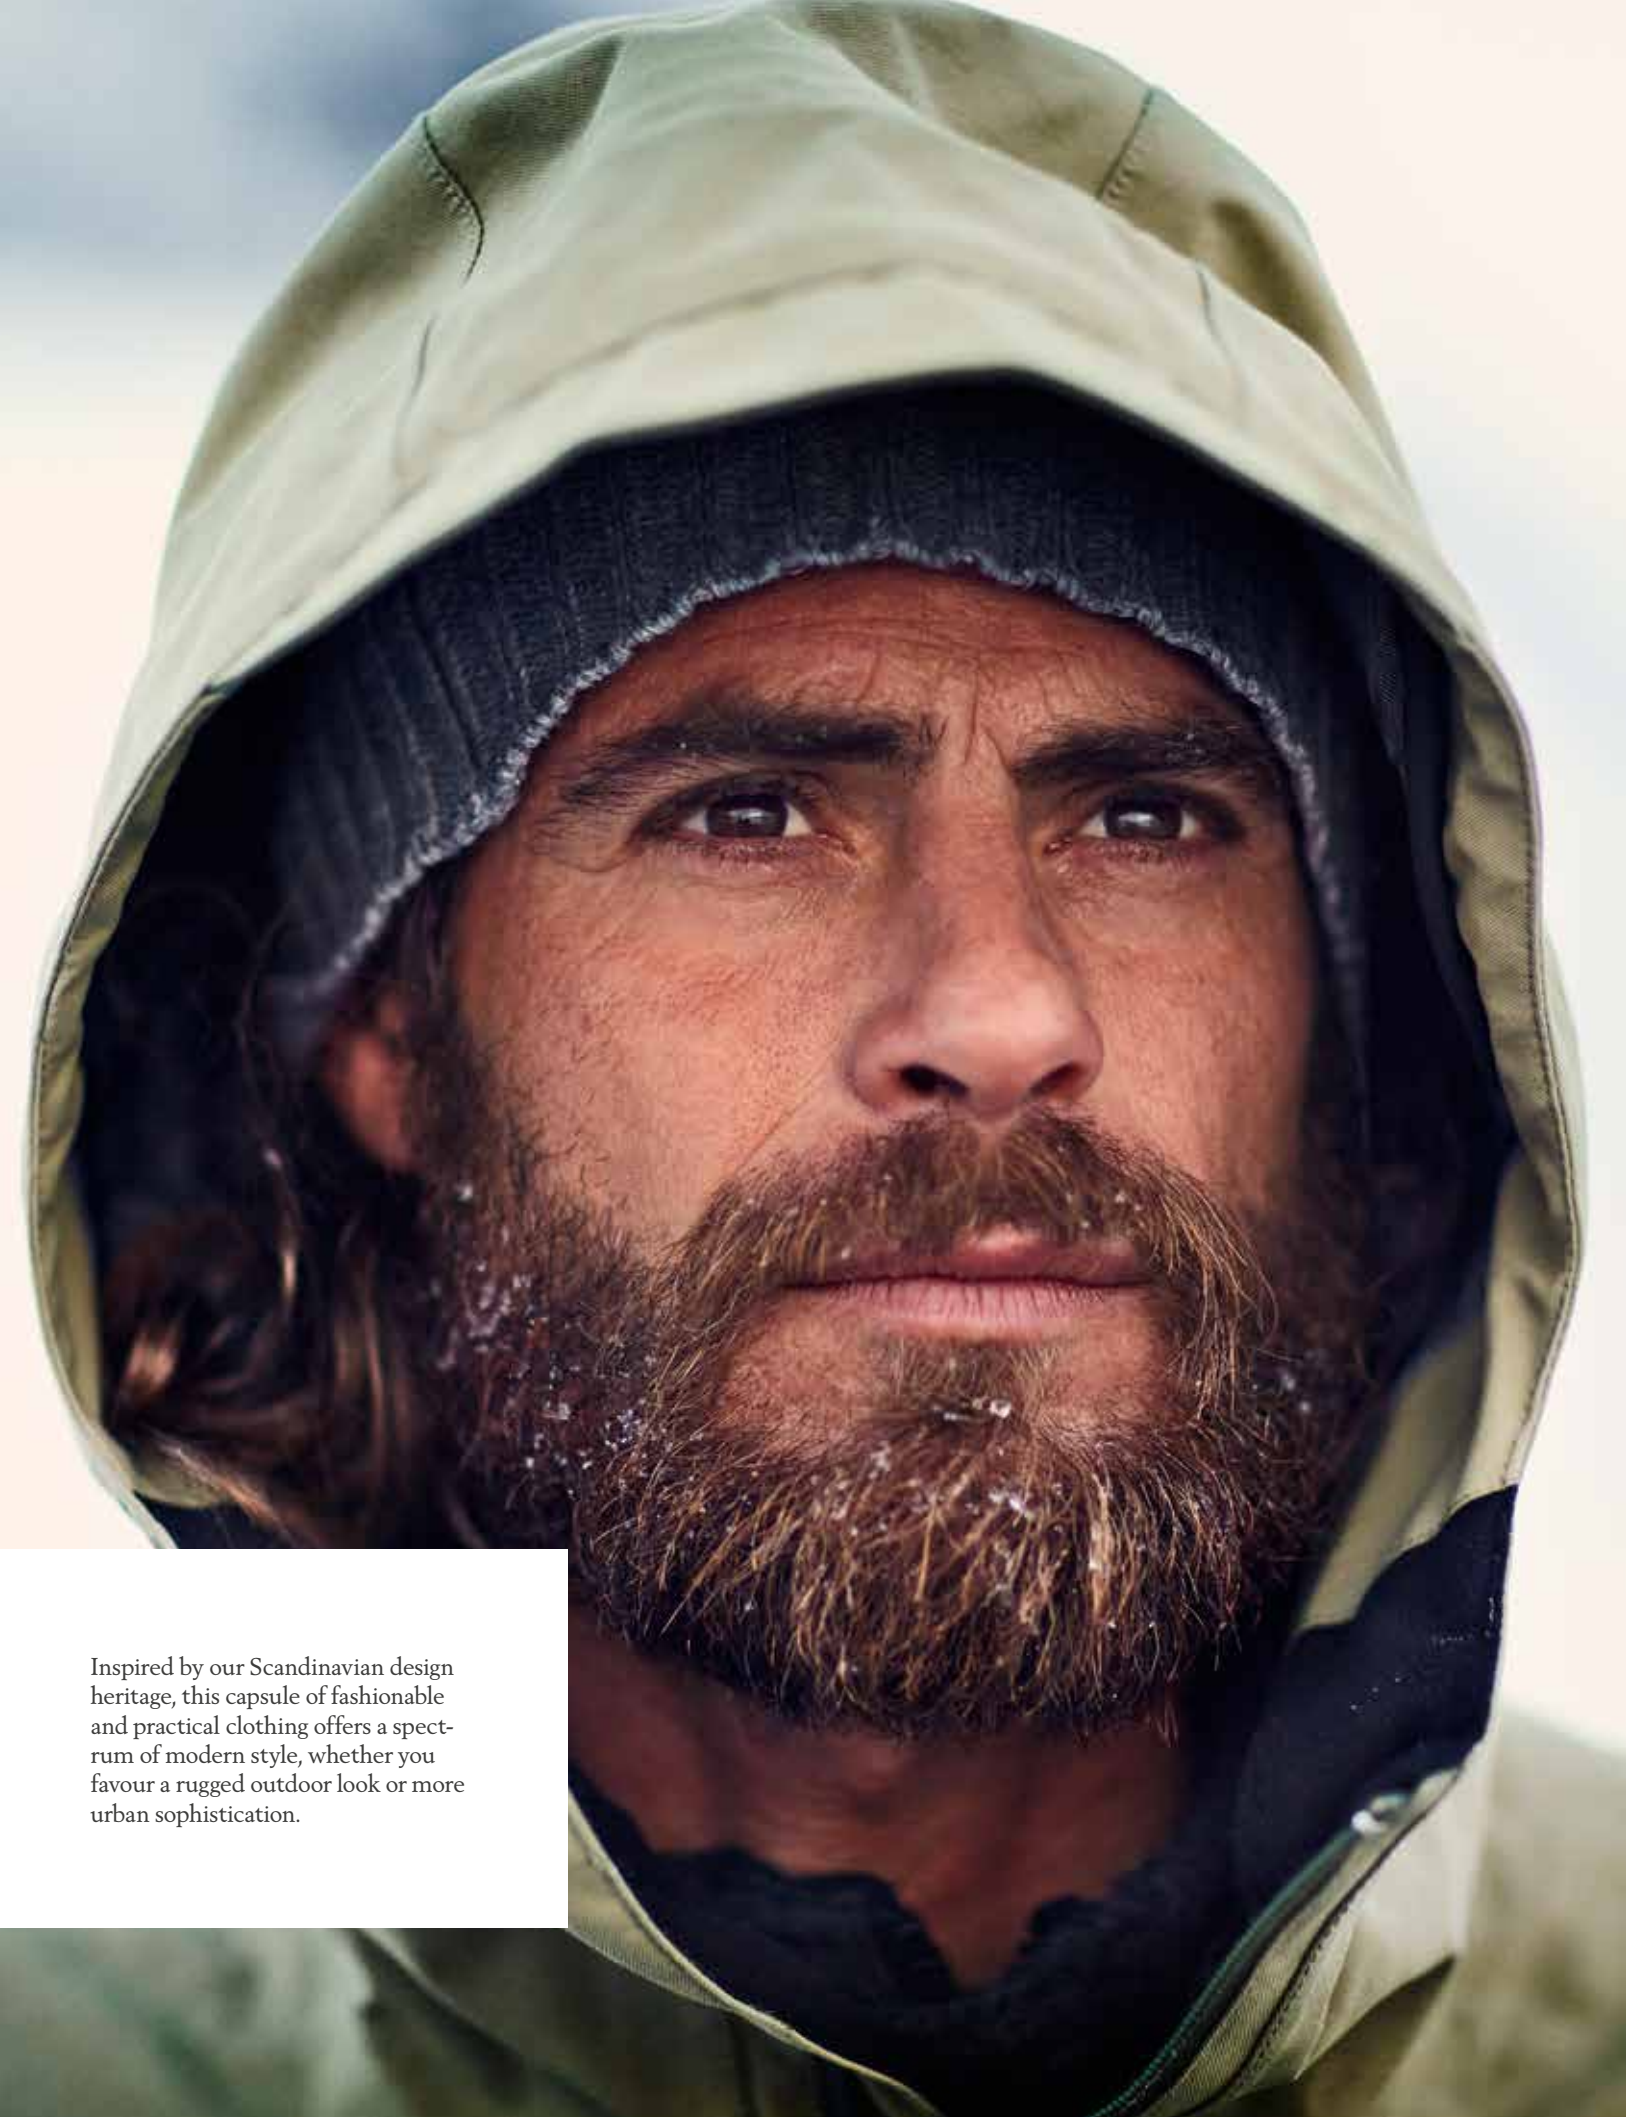

Inspired by our Scandinavian design heritage, this capsule of fashionable and practical clothing offers a spectrum of modern style, whether you favour a rugged outdoor look or more urban sophistication.