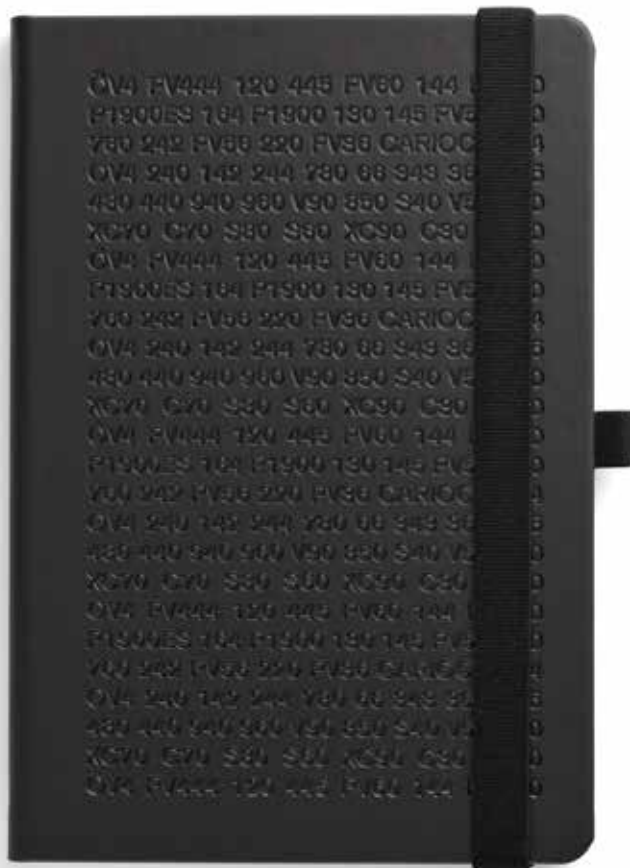

#### NOTEBOOK CAR HERITAGE

Car Heritage notebook with penholder, finished in Tucson leather. Blank pages. Engraved with some of the iconic Volvo models.

ART. NO: 2300486-100

**SCALA FOUNTAIN PEN**

High-quality LAMY ballpoint pen in stainless steel with a twist mechanism and a medium-grade nib of polished steel. Matte black with high-gloss chrome-plated grip and clip; T 10 blue ink giant LAMY refill.